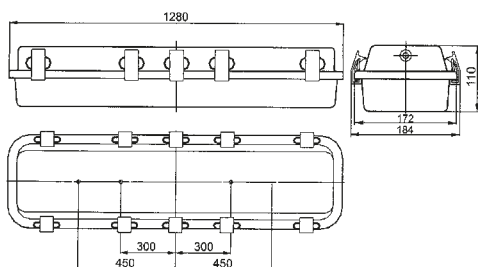

PRACHO LED

Use: Light fitting for the illumination of indoor and outdoor moist, dusty industrial spaces such as halls, warehouses, workshops, corridors, cellars, particularly environments with an increased occurrence of aggressive chemicals.

Technical description:

The body is made of steel sheet finished with powder paint or stainless steel. The optical cover is made of polycarbonate. Electrical equipment is formed by LED module with a regulated power supply. The light fitting is made as a through light fitting and is provided with five-pin terminal block. The max. cross-section of the connecting conductors is 2.5 mm².

Installation:

By hanging, on the ceiling, wall or boom.

Versions:

Electronic ballast (EVG), electronic adjustable ballast (EVG DIMM), emergency unit (EM, with autonomy of 3 hours).

To order:

CE	⏚	IP65	EMERGENCY
LED	EVG	EVG DIMM	Carton (mm/pcs): 1290 x 190 x 120 / 1
Ta -25°C ÷ +40°C (591 31 01, 06) -25°C ÷ +45°C (591 31 02, 03, 07, 08) -25°C ÷ +50°C (591 31 04, 09)		120-277V AC 175-265V DC 220-240V AC 50/60Hz	

Type - steel	Power input [W] / Luminous flux [lm]	Luminous efficiency [W/lm]	Colour temperature [K]	CRI	Dimensions A x B x C [mm]	Weight [kg]
591 31 01	65 / 12500	192	4000	>80	1280 x 184 x 110	6
591 31 02	50 / 10000	200	4000	>80	1280 x 184 x 110	6
591 31 03	40 / 7750	194	4000	>80	1280 x 184 x 110	6
591 31 04	25 / 5000	200	4000	>80	1280 x 184 x 110	6

Type - stainless steel	Power input [W] / Luminous flux [lm]	Luminous efficiency [W/lm]	Colour temperature [K]	CRI	Dimensions A x B x C [mm]	Weight [kg]
591 31 06	65 / 12500	192	4000	>80	1280 x 184 x 110	6
591 31 07	50 / 10000	200	4000	>80	1280 x 184 x 110	6
591 31 08	40 / 7750	194	4000	>80	1280 x 184 x 110	6
591 31 09	25 / 5000	200	4000	>80	1280 x 184 x 110	6

*By adding the letter „K“ after the type designation, the light fittings will be provided with steel or stainless-steel protective basket (591 31 01K).